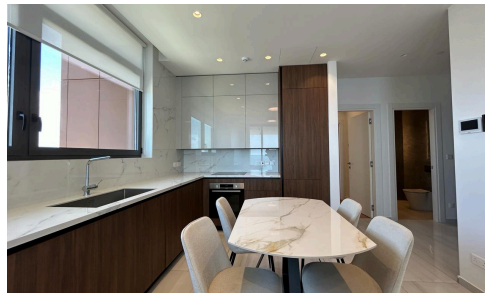

#5922

High End Seafront Two Bedroom Apartment For Sale In Limassol

€1,610,000 +VAT

 Germasogia Tourist Area, Limassol

Experience elevated coastal living in this exceptional brand-new 2 bedroom apartment for sale in the prestigious Germasogeia Tourist Area of Limassol. Situated in one of Limassol's iconic high-rise residential towers, this key-ready residence combines luxury, comfort, and breathtaking panoramic sea views in one of the city's most sought-after locations.

Fully furnished with high-end finishes and premium specifications throughout, the apartment offers a spacious and

Bedrooms

 2

Bathrooms

 2

Covered

 81 m²

Energy efficiency rating