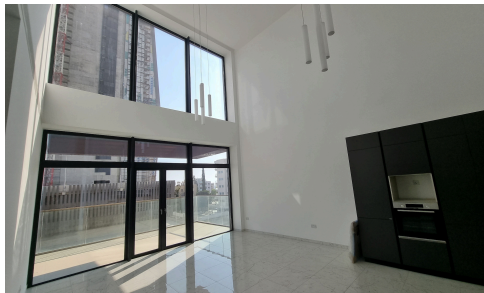

#5871

Two Bedroom High End Apartment Near the Sea For Sale In Germasogia Limassol

€1,070,000 +VAT

 Germasogia Tourist Area, Limassol

Experience elevated coastal living in this exceptional 2 bedroom apartment featuring 2 elegant bathrooms and a spacious covered roof garden, located in one of Limassol's most iconic towers. Designed with high-end finishes and contemporary sophistication throughout, this residence offers spacious interiors, premium materials, and breathtaking lifestyle amenities.

The apartment is ready to move in and comes with a ready title deed, making it an ideal choice for both residence

Bedrooms

 2

Bathrooms

 2

Covered

 85 m²

Energy efficiency rating