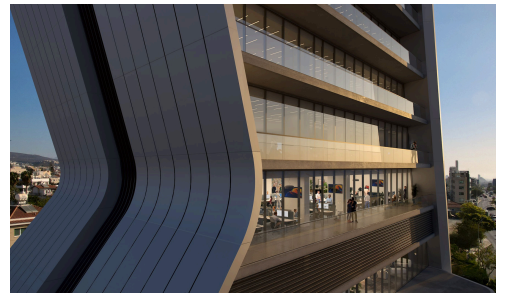

#5834

High End Spacious Office For Sale In Limassol

€3,230,000 +VAT

 Mesa Geitonia, Limassol

An exceptional opportunity to acquire a premium office building currently under construction in the highly sought-after area of Mesa Geitonia. Developed by a trusted and reputable developer known for delivering high-quality projects with outstanding attention to detail, this iconic commercial development is designed to redefine modern business standards in the heart of Limassol.

Strategically positioned in a prime location with immediate access to the highway and the city centre, the building

Bathrooms

 2

Covered

 326 m²

Energy efficiency rating

 A

 **PROPWELL**
ESTATE AGENT