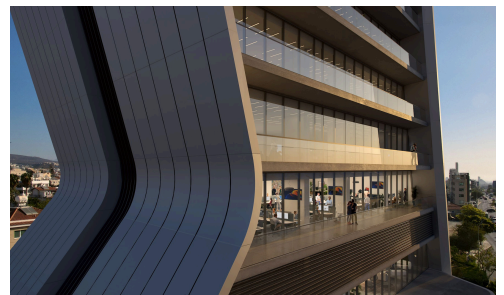

#5833

High End Spacious Office For Sale In Limassol

€2,570,000 +VAT

 Mesa Geitonia, Limassol

An exceptional opportunity to acquire a premium office building currently under construction in the highly sought-after area of Mesa Geitonia. Developed by a trusted and reputable developer known for delivering high-quality projects with outstanding attention to detail, this iconic commercial development is designed to redefine modern business standards in the heart of Limassol.

Strategically positioned in a prime location with immediate access to the highway and the city centre, the building

Bathrooms

 2

Covered

 279 m²

Energy efficiency rating

 A

Dragomir Stanchev