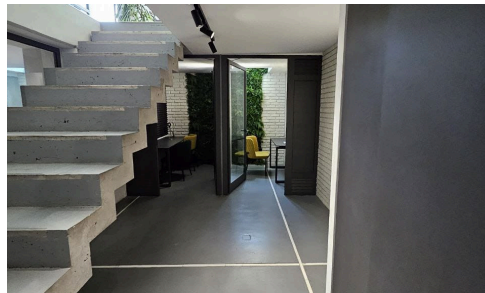

#5823

Prime Office Space For Rent in the Heart of **€10,000** +VAT /month Limassol

 Neapolis, Limassol

Located in a prime and highly sought-after area of Limassol, this exceptional office space offers a professional and functional working environment, ideal for businesses looking for a prestigious address and immediate operational readiness.

Property Features:

Bathrooms

 1

Covered

 340 m²

Energy efficiency rating

 A