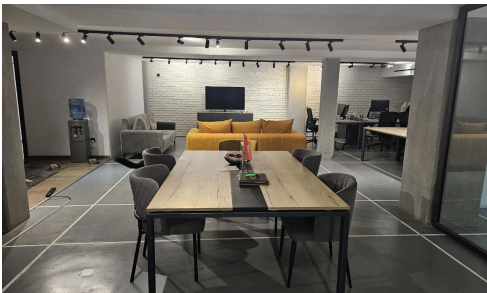

#5823

Prime Office Space For Rent in the Heart of **€10,000** +VAT /month Limassol

 Neapolis, Limassol

Located in a prime and highly sought-after area of Limassol, this exceptional office space offers a professional and functional working environment, ideal for businesses looking for a prestigious address and immediate operational readiness.