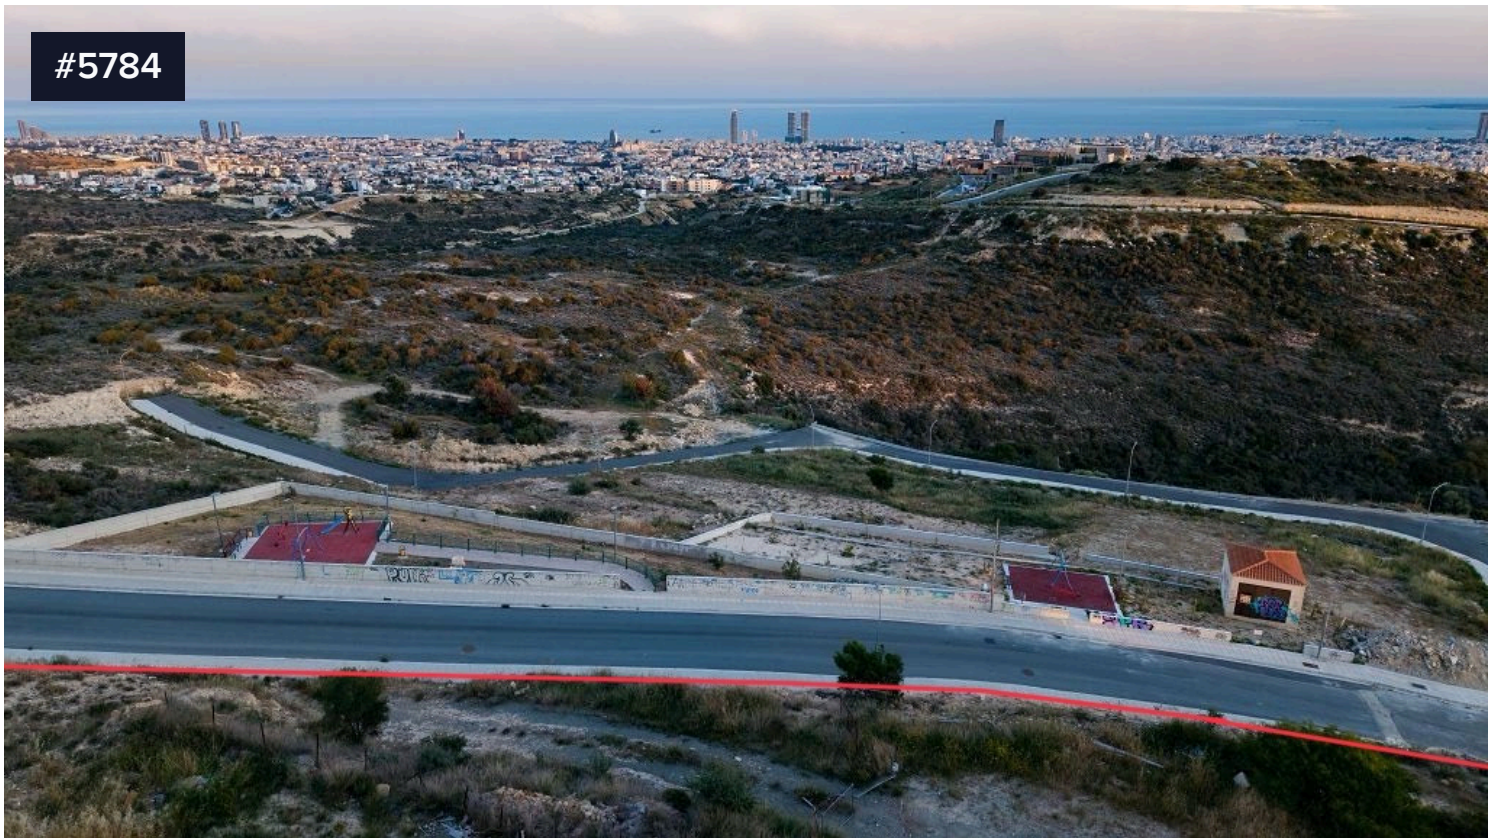

#5784

Sea View 2 Adjacent Plots With Permits For **€2,500,000** +VAT Villa For Sale In Panthea Limassol

 Agios Athanasios, Limassol

This exceptional sea view residential plot is located in the highly sought-after Panthea area of Limassol, offering a prime opportunity for luxury living in a peaceful, elevated neighbourhood. The 2 plots have total area of 2323sq.m and are ideally positioned opposite a green area, ensuring unobstructed views, added privacy, and a serene natural setting.

The plot is opposite green area and comes with an approved permit for a sophisticated villa, making it ready for immediate development. The project has been thoughtfully designed to combine modern architecture with functional elegance, maximizing both indoor and outdoor living spaces.