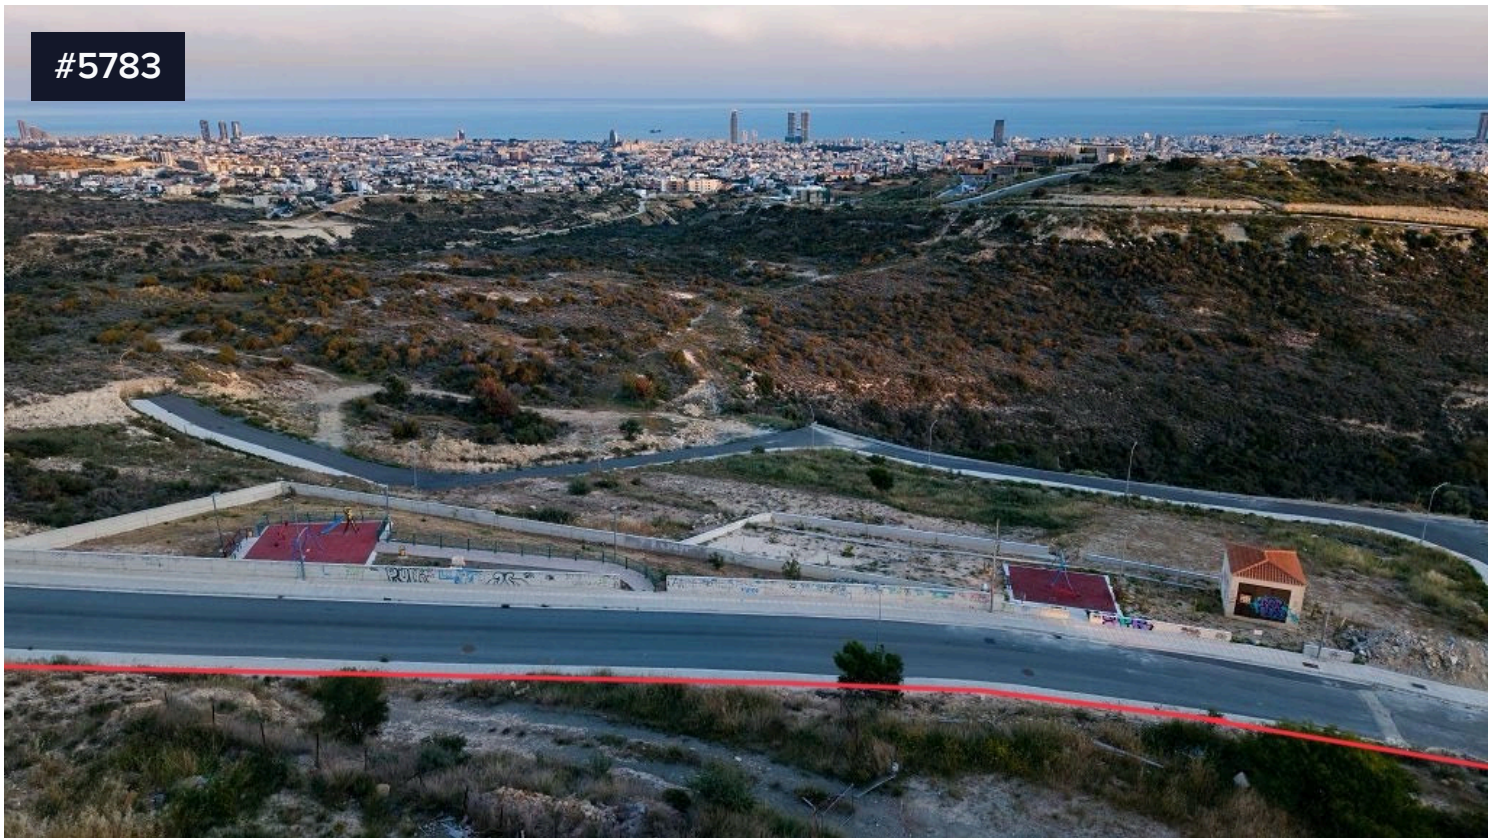

#5783

Sea View Plot With Permits For Villa For Sale In Panthea Limassol

€1,000,000 +VAT

 Agios Athanasios, Limassol

This exceptional sea view residential plot is located in the highly sought-after Panthea area of Limassol, offering a prime opportunity for luxury living in a peaceful, elevated neighbourhood. The plot spans 774 sq.m and is ideally positioned opposite a green area, ensuring unobstructed views, added privacy, and a serene natural setting.

The plot is opposite green area and comes with an approved permit for a sophisticated villa, making it ready for immediate development. The project has been thoughtfully designed to combine modern architecture with functional elegance, maximizing both indoor and outdoor living spaces.