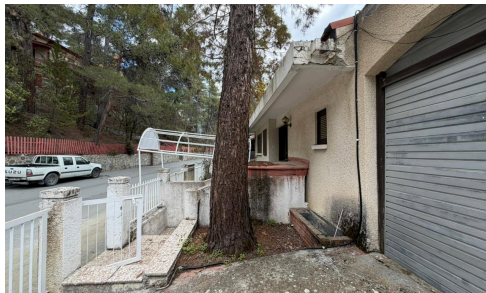

## Two Bedroom Basement Apartment with Mountain View, Pano Platres, Limassol, Cyprus

€249,000

 Pano Platres, Limassol

This two bedroom apartment is located (-2 floor) at Pano Platres Parish of Limassol Municipality. The apartment consists of of the main entrance with large living/dining area with exit to the veranda, the main bathroom/W.C., separate kitchen and two bedrooms and two toilets.

The building was built in 1988.

Bedrooms

 2

Bathrooms

 1

Covered

 52 m<sup>2</sup>

**Andrea Irodou**