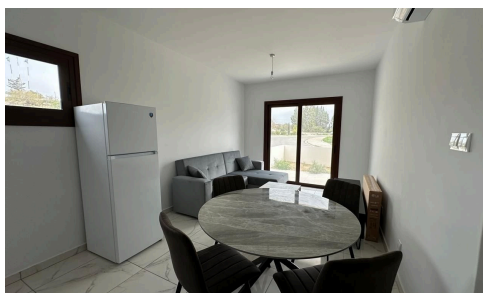

#5185

Brand-New One Bedroom Luxury Ground Floor Apartment, Pyla Area, Larnaca, Cyprus

€600 /month

 Pyla, Larnaca

This apartment is located at Pyla area of Larnaca District .

The generously proportioned open plan apartment has finished to an exceptionally high standard, is a ground floor apartment and its own private back veranda.

This luxury apartment consist of one bedroom, and separate shower/W.C., a spacious living/dining room area and an

Bedrooms

 1

Covered

 52 m²

Energy efficiency rating

 A

Maria Georgiou