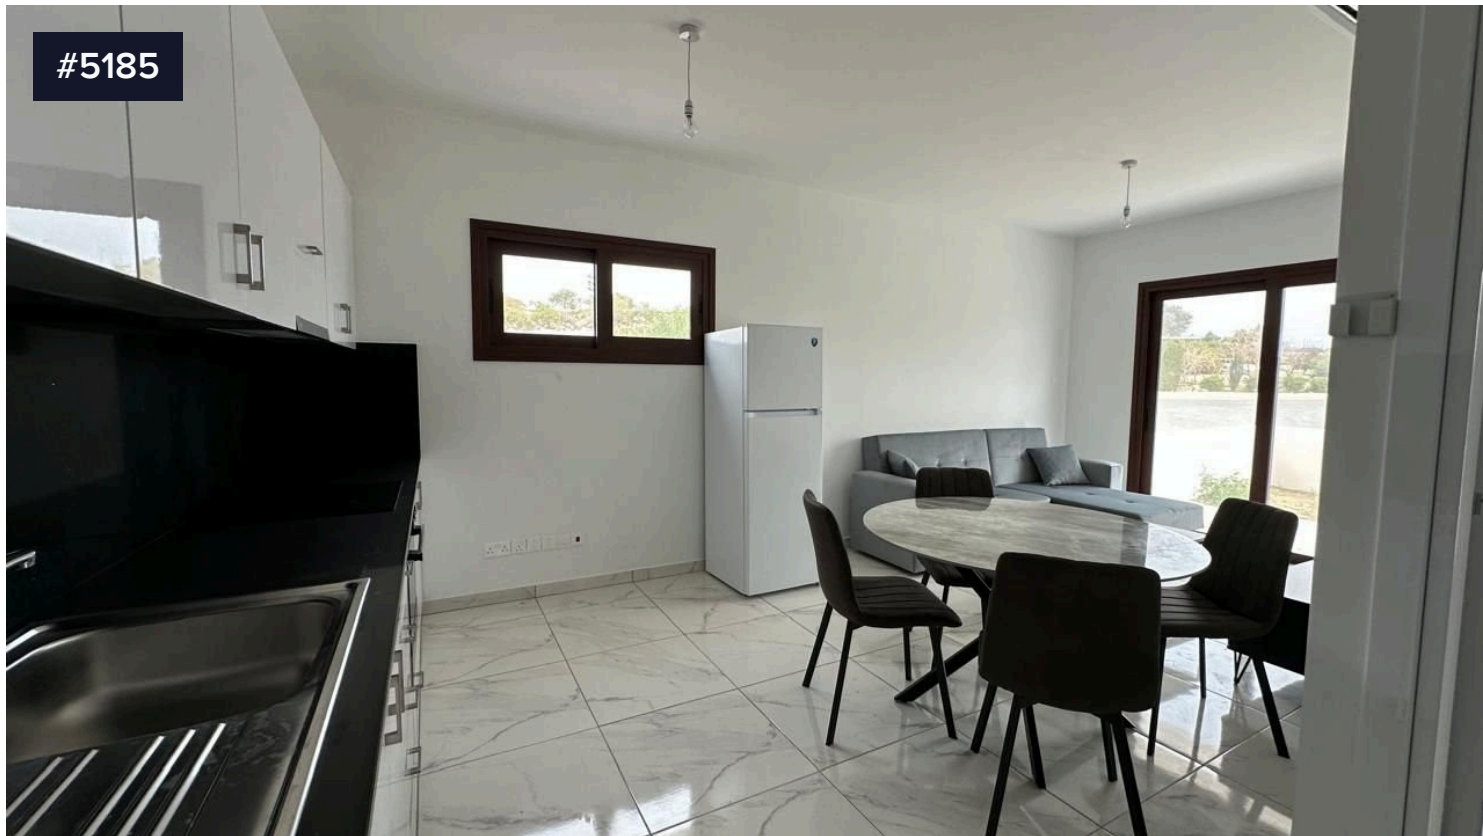

#5185

Brand-New One Bedroom Luxury Ground Floor Apartment, Pyla Area, Larnaca, Cyprus

€600 /month

 Pyla, Larnaca

This apartment is located at Pyla area of Larnaca District .

The generously proportioned open plan apartment has finished to an exceptionally high standard, is a ground floor apartment and its own private back veranda.

This luxury apartment consist of one bedroom, and separate shower/W.C., a spacious living/dining room area and an

Bedrooms

 1

Covered

 52 m²

Energy efficiency rating

 A

Maria Georgiou