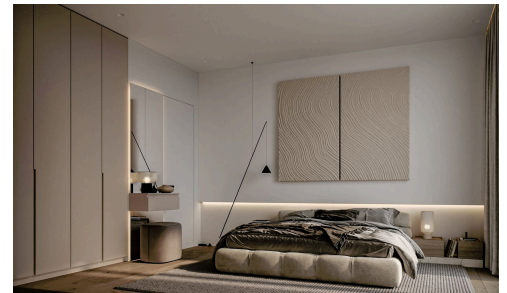

#5036

Two Bedroom Apartment Under Construction €205,000 +VAT , Aradippou-Krasa Municipality, Larnaka , Cyprus

Livadia, Larnaca

An impressive residential apartment, with spacious verandas, which promise their residents moments of relaxation and comfort.

This complex it is perfectly located in a tranquil residential neighborhood, surrounded by houses and villas and right next to a beautiful park. Only 5km from the sea, it provides easy access to the highway.

The apartment is a two-bedroom unit with Living room, dining room, open space kitchen, guest W.C., two separate

Bedrooms

2

Covered

88 m²

Energy efficiency rating

A

Andrea Irodou

(+357) 24000010

frontdesk@propwellgroup.com