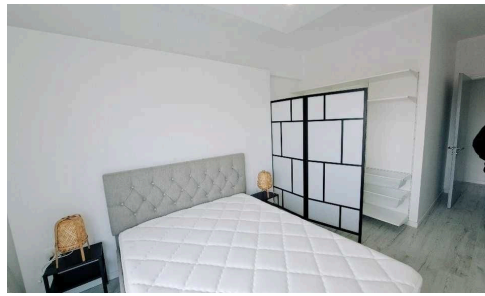

#4982

Two Bedroom Fully Renovated, Luxury Apartment, Stadiou and Kalogera corner, Larnaca City

€210,000

 Larnaca Center, Larnaca

This two bedroom Luxury apartment is located at the corner of Stadiou and Kalogera Area of Larnaca City, close to all needed amenities. Living in these apartment, means being minutes from practically all of the best Larnaca has to offer: Downtown, the shops and cafes of Finikoudes, the Makenzie nightlife and the pedestrian paths of the Piale Pashia Neighbourhood.