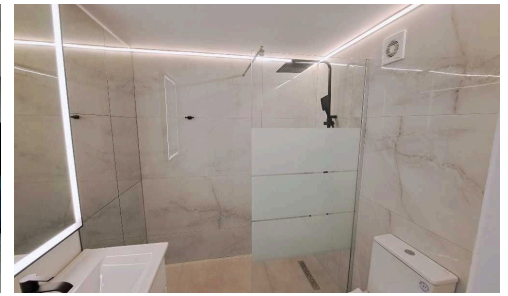

#4982

Two Bedroom Fully Renovated, Luxury Apartment, Stadiou and Kalogera corner, Larnaca City

€210,000

 Larnaca Center, Larnaca

This two bedroom Luxury apartment is located at the corner of Stadiou and Kalogera Area of Larnaca City, close to all needed amenities. Living in these apartment, means being minutes from practically all of the best Larnaca has to offer: Downtown, the shops and cafes of Finikoudes, the Makenzie nightlife and the pedestrian paths of the Piale Pashia Neighbourhood.